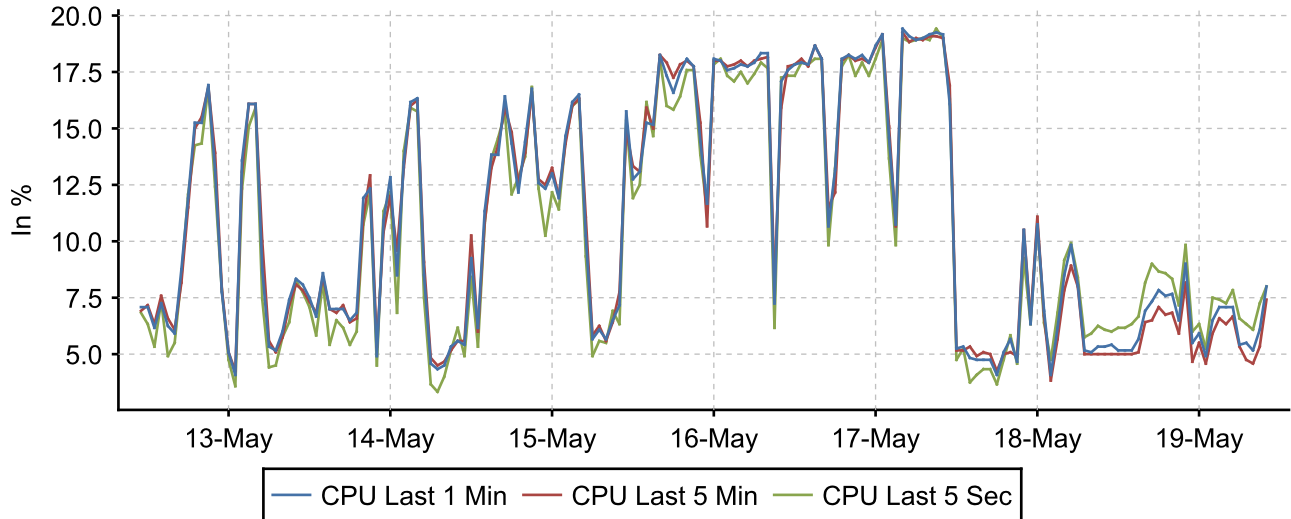

Current values are highlighted in Yellow where previous period values are in Teal with the delta for each of the metrics shown with no highlight.

CPU % Usage Summary

Average	Prev. Avg.	Delta	High	Prev. High	Delta	Low	Prev. Low	Delta
25.46 %	37.53 %	-12.07	91.55 %	98.43 %	-6.88 %	13.86 %	17.47 %	-3.61 %

Charts in the report are given for reference for the period selected, with data being summarized by hour of each day:

CPU Usage For Period - Hrly Average

Device: adc-rtr01

IP Address: 10.16.0.30	O/S Version: System Bootstrap, Version 12.4(13r)T11, RELEASE SOFTWARE (fc1)	
Device Type: SwitchRouter	Description: Cisco IOS Software, 3800 Software (C3825-SPSERVICESK9-M), Version 12.4(15)T9, RELEASE SOFTWARE (fc5) Technical Support: http://www.cisco.com/techsupport Copyright (c) 1986-2009 by Cisco Systems, Inc. Compiled Tue 28-Apr-09 17:45 by prod_rel_team	

Device CPU Usage - Hrly Average

Device CPU % Summary

Target	Average	Prev Avg	Delta	High	Prev High	Delta	Low	Prev Low	Delta
CPU Last 1 Min	10.85	8.02	2.82	25.00	18.00	7.00	3.00	3.00	0.00
CPU Last 5 Min	10.78	8.17	2.60	23.00	18.00	5.00	3.00	3.00	0.00
CPU Last 5 Sec	10.61	7.58	3.03	26.00	18.00	8.00	3.00	2.00	1.00