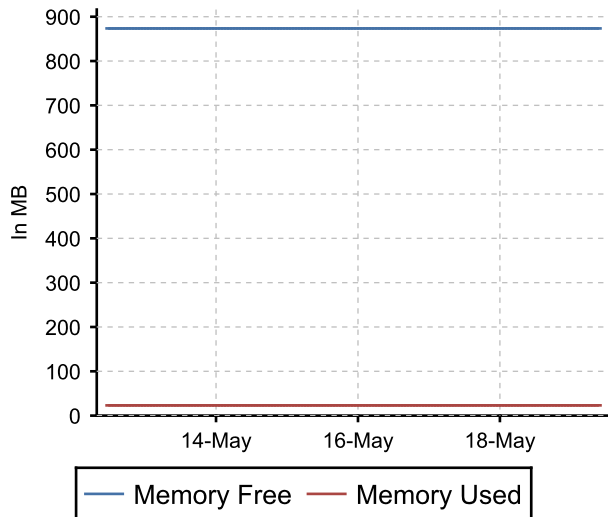

Device Memory Usage - Hrly Average