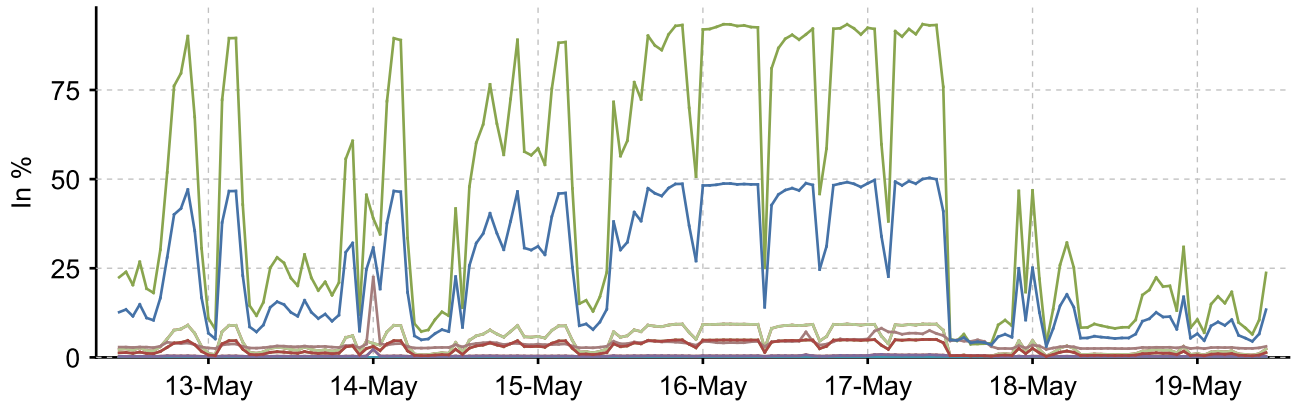

Device CPU Usage - Hrly Average

Device CPU % Summary

Target	Average	Prev Avg	Delta	High	Prev High	Delta	Low	Prev Low	Delta
CPU Last 1 Min	10.85	8.02	2.82	25.00	18.00	7.00	3.00	3.00	0.00
CPU Last 5 Min	10.78	8.17	2.60	23.00	18.00	5.00	3.00	3.00	0.00
CPU Last 5 Sec	10.61	7.58	3.03	26.00	18.00	8.00	3.00	2.00	1.00

Device Memory Usage - Hrly Average

Device Memory Free - Hrly Average

Device Memory Pct. Free Summary

Target	Average	Prev Avg	Delta	High	Prev High	Delta	Low	Prev Low	Delta
Mem Pct Free	97.00	97.00	0.00	97.00	97.00	0.00	97.00	97.00	0.00

Device Memory Usage Summary

Target	Average	Prev Avg	Delta	High	Prev High	Delta	Low	Prev Low	Delta
Memory Free (MB)	873.57	873.58	-0.00	873.59	873.60	-0.01	873.55	873.55	0.00
Memory Used (MB)	23.13	23.13	0.00	23.15	23.15	0.00	23.11	23.11	0.00

Interface Usage - Hrly Average

Interface % Usage Summary

Target	Average	Prev Avg	Delta	High	Prev High	Delta	Low	Prev Low	Delta
IN-Fa0/2/0	45.66	31.87	13.79	93.74	95.91	-2.17	2.85	3.07	-0.22
Fa0/2/0	24.72	17.41	7.31	70.65	49.92	20.73	2.54	2.66	-0.12
OUT-Gi0/0	4.56	3.19	1.38	9.37	9.37	0.00	0.29	0.31	-0.02
OUT-Po1	4.56	3.19	1.38	9.37	9.59	-0.22	0.28	0.31	-0.03
OUT-Fa0/2/0	3.78	2.95	0.83	69.31	4.42	64.89	1.92	2.19	-0.27
Po1	2.47	1.74	0.73	7.07	5.00	2.07	0.25	0.27	-0.02
Gi0/0	2.47	1.74	0.73	7.02	4.90	2.12	0.25	0.27	-0.02
IN-Po1	0.38	0.30	0.08	6.93	0.45	6.48	0.19	0.22	-0.03
IN-Gi0/0	0.38	0.30	0.08	7.00	0.45	6.55	0.19	0.22	-0.03
OUT-Nu0	0.00	0.00	0.00	0.00	0.00	0.00	0.00	0.00	0.00
IN-Nu0	0.00	0.00	0.00	0.00	0.00	0.00	0.00	0.00	0.00
Nu0	0.00	0.00	0.00	0.00	0.00	0.00	0.00	0.00	0.00