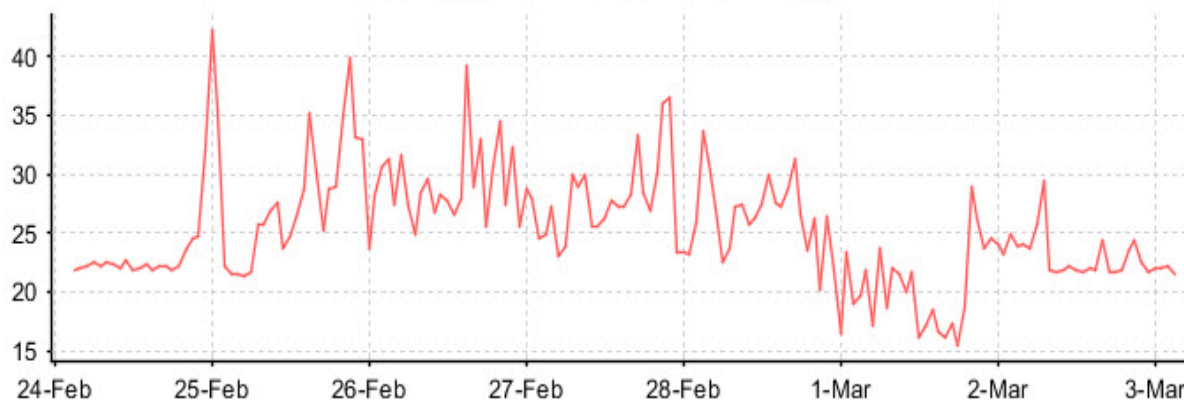

Infrastructure Capacity Planning Report

7 Day Trending Report For All Devices in Group Group1

For Period

12 May 2014 Through Current

How to read this report

The report contained here shows capacity consumption for infrastructure devices monitored with the Nimsoft Cisco Monitor and Interface Traffic probes. This report shows CPU, Memory and Interface statistics for the period.

When looking at the metrics presented, summary tables are given which compare the current period values with the previous period values.

CPU % Usage Summary

Average	Prev. Avg.	Delta	High	Prev. High	Delta	Low	Prev. Low	Delta
25.46 %	37.53 %	-12.07	91.55 %	98.43 %	-6.88 %	13.86 %	17.47 %	-3.61 %

Current values are highlighted in Yellow where previous period values are in Teal with the delta for each of the metrics shown with no highlight.

CPU % Usage Summary

Average	Prev. Avg.	Delta	High	Prev. High	Delta	Low	Prev. Low	Delta
25.46 %	37.53 %	-12.07	91.55 %	98.43 %	-6.88 %	13.86 %	17.47 %	-3.61 %

Charts in the report are given for reference for the period selected, with data being summarized by hour of each day:

CPU Usage For Period - Hrly Average

Device: adc-rtr01

IP Address: 10.16.0.30	O/S Version: System Bootstrap, Version 12.4(13r)T11, RELEASE SOFTWARE (fc1)	
Device Type: SwitchRouter	Description: Cisco IOS Software, 3800 Software (C3825-SPSERVICESK9-M), Version 12.4(15)T9, RELEASE SOFTWARE (fc5) Technical Support: http://www.cisco.com/techsupport Copyright (c) 1986-2009 by Cisco Systems, Inc. Compiled Tue 28-Apr-09 17:45 by prod_rel_team	