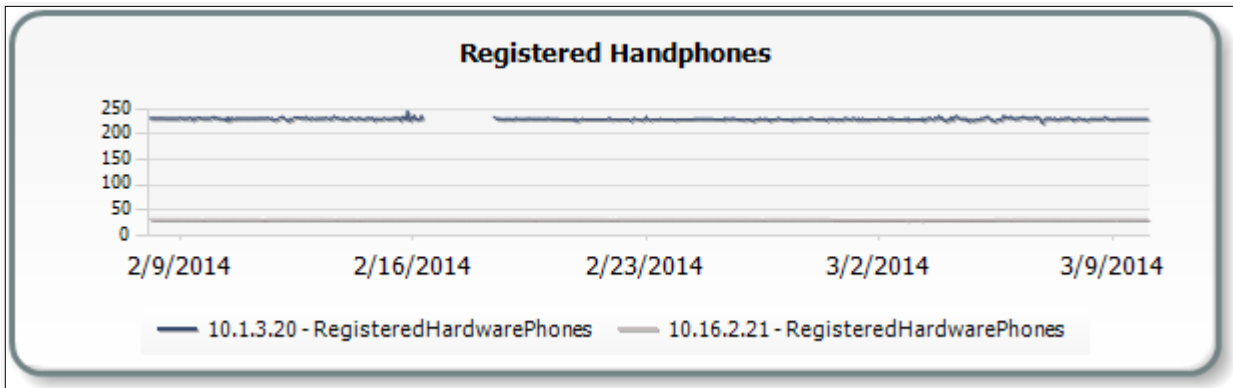

**Memory Utilization Summary:**

Source	Target	Average	High	Low
10.1.3.20	% Mem Used	63.421774	83.00	48.00
10.16.2.21	% Mem Used	42.097505	47.00	37.00

**Registered Handphone Summary:**

Source	Target	Average	High	Low
10.1.3.20	RegisteredHardwarePhones	230.719489	465.00	0.00
10.16.2.21	RegisteredHardwarePhones	31.906075	67.00	0.00