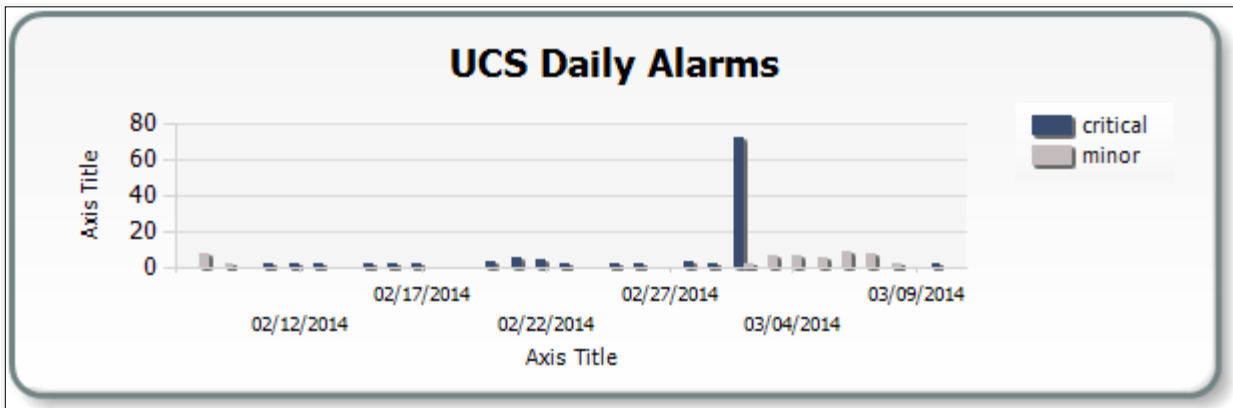

## Voice and Call Report for CustomerA

For Period 2/10/2014 Through 3/10/2014

**CCM CPU Utilization Summary:**

Source	Target	Average	High	Low
10.1.3.20	(_Total)\% CPU Time	20.428724	99.00	0.00
10.16.2.21	(_Total)\% CPU Time	10.736874	45.00	0.00

**Memory Utilization Summary:**

Source	Target	Average	High	Low
10.1.3.20	% Mem Used	63.421774	83.00	48.00
10.16.2.21	% Mem Used	42.097505	47.00	37.00

**Registered Handphone Summary:**

Source	Target	Average	High	Low
10.1.3.20	RegisteredHardwarePhones	230.719489	465.00	0.00
10.16.2.21	RegisteredHardwarePhones	31.906075	67.00	0.00