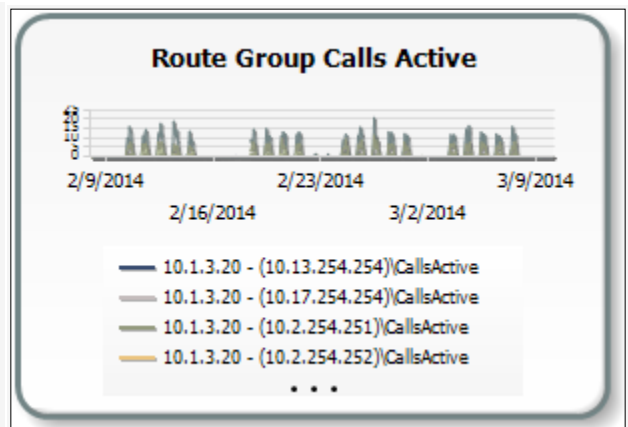

## Voice and Call Report for CustomerA

For Period 2/10/2014 Through 3/10/2014

**CCM CPU Utilization Summary:**

Source	Target	Average	High	Low
10.1.3.20	(_Total)\% CPU Time	20.428724	99.00	0.00
10.16.2.21	(_Total)\% CPU Time	10.736874	45.00	0.00

**Memory Utilization Summary:**

Source	Target	Average	High	Low
10.1.3.20	% Mem Used	63.421774	83.00	48.00
10.16.2.21	% Mem Used	42.097505	47.00	37.00

**Registered Handphone Summary:**

Source	Target	Average	High	Low
10.1.3.20	RegisteredHardwarePhones	230.719489	465.00	0.00
10.16.2.21	RegisteredHardwarePhones	31.906075	67.00	0.00