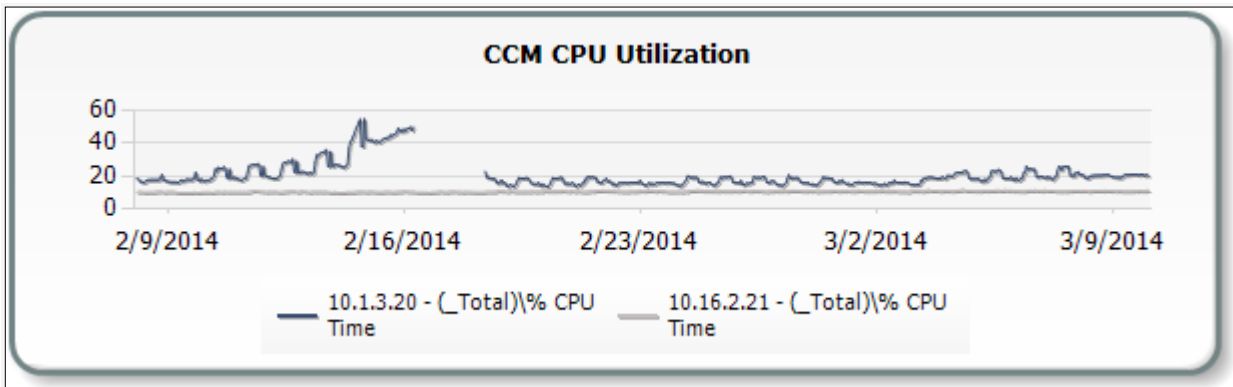

30 Day Voice Report

Voice and Call Report for CustomerA

For Period 2/10/2014 Through 3/10/2014

CCM CPU Utilization Summary: