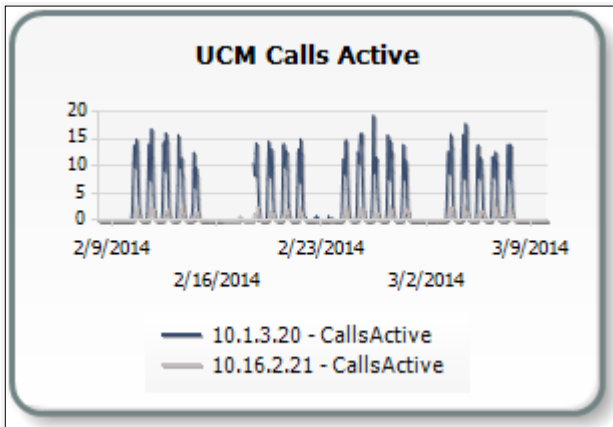

# 30 Day Voice Report

## Voice and Call Report for CustomerA

For Period 2/10/2014 Through 3/10/2014

**CCM CPU Utilization Summary:**

Source	Target	Average	High	Low
10.1.3.20	(_Total)\% CPU Time	20.428724	99.00	0.00
10.16.2.21	(_Total)\% CPU Time	10.736874	45.00	0.00

**Memory Utilization Summary:**

Source	Target	Average	High	Low
10.1.3.20	% Mem Used	63.421774	83.00	48.00
10.16.2.21	% Mem Used	42.097505	47.00	37.00

**Registered Handphone Summary:**

Source	Target	Average	High	Low
10.1.3.20	RegisteredHardwarePhones	230.719489	465.00	0.00
10.16.2.21	RegisteredHardwarePhones	31.906075	67.00	0.00