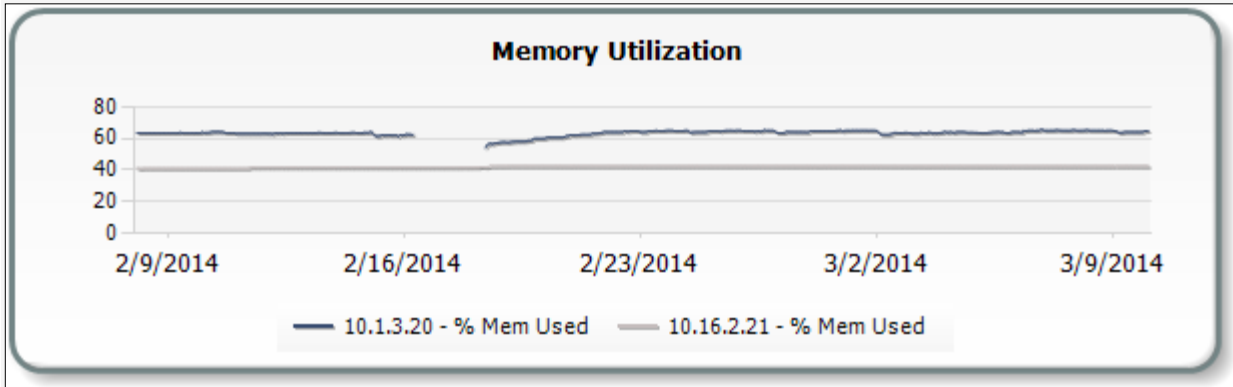

## Voice and Call Report for CustomerA

For Period 2/10/2014 Through 3/10/2014

**CCM CPU Utilization Summary:**

Source	Target	Average	High	Low
10.1.3.20	(_Total)\% CPU Time	20.428724	99.00	0.00
10.16.2.21	(_Total)\% CPU Time	10.736874	45.00	0.00

**Memory Utilization Summary:**

Source	Target	Average	High	Low
10.1.3.20	% Mem Used	63.421774	83.00	48.00
10.16.2.21	% Mem Used	42.097505	47.00	37.00

**Registered Handphone Summary:**

Source	Target	Average	High	Low
10.1.3.20	RegisteredHardwarePhones	230.719489	465.00	0.00
10.16.2.21	RegisteredHardwarePhones	31.906075	67.00	0.00